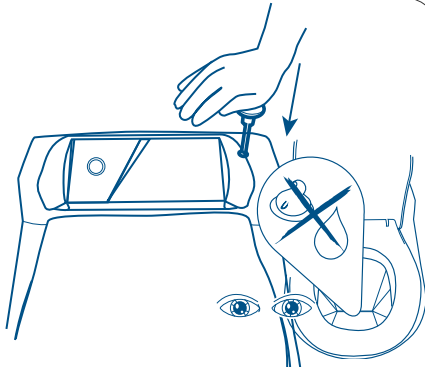

## How to use the toilet

! **ALWAYS** use a bag!

! **ALWAYS** start an incineration program after each use!

1.

Place the bag

2.

Always sit down on the toilet when using it

3.

Push down the flush handle, make sure that the bag has fallen down

4.

Push the button to start the incineration

**Separett®**  
Waterless toilets