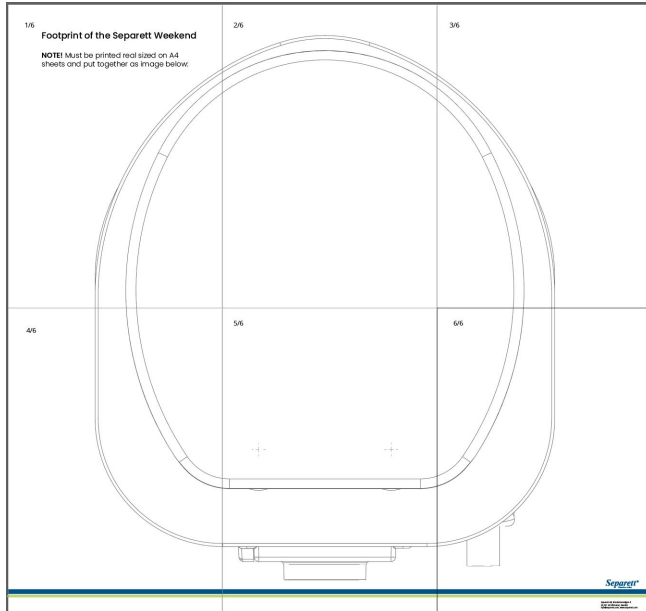

1/6 Footprint of the Separett Weekend

NOTE! Must be printed real sized on A4 sheets and put together as image below:

6/6

Separett[®]
Waterless toilets

Separett AB, Bredastensvägen 8
SE-331 44 Värnamo, Sweden
info@separett.com, www.separett.com