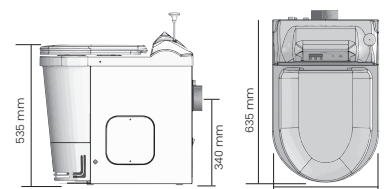

Garanti 3 år

The 3-year warranty does not include wear parts. These have an individual warranty period. Element 1 year, ash pan 2 years, thermo coupling 2 years.

Alla våra elektriska produkter är CE märkta. Ytterligare information rörande produkterna hittar du på vår hemsida, www.separett.com